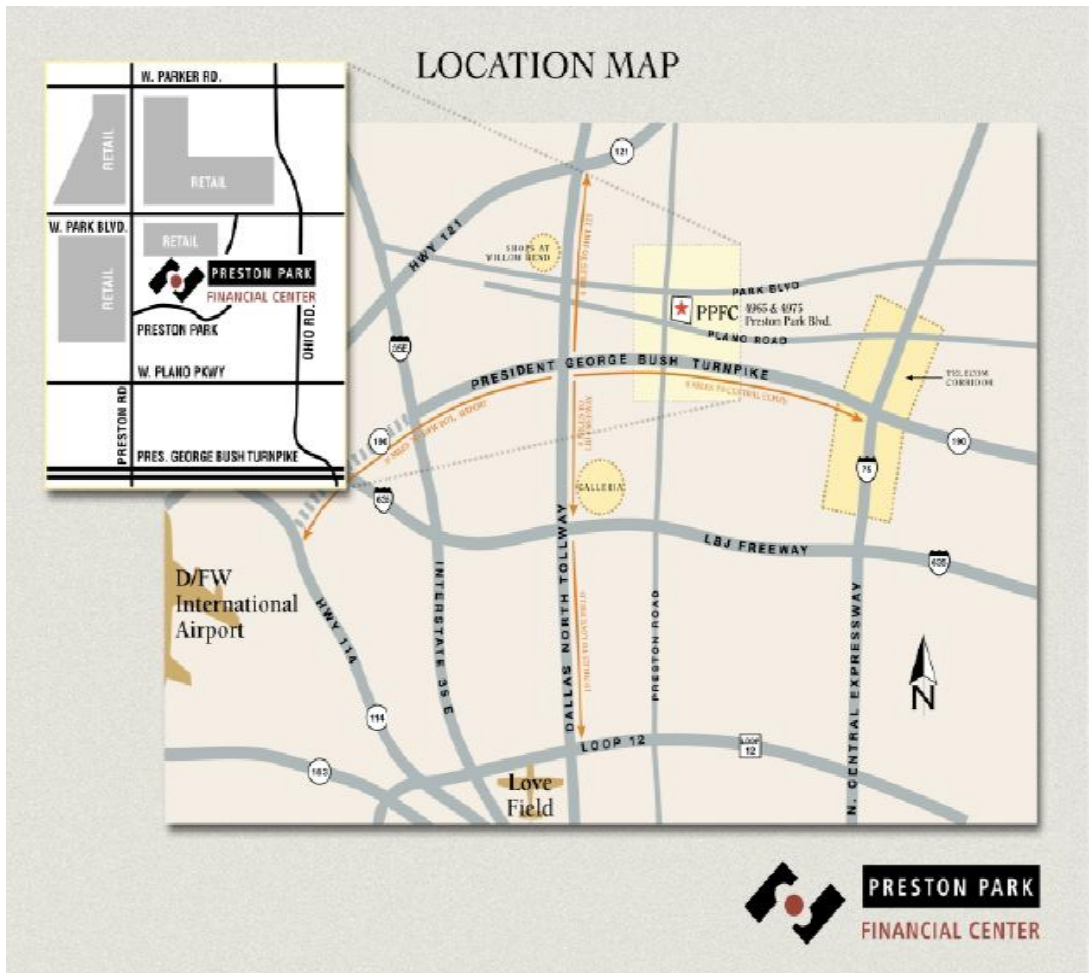

Map of Area: